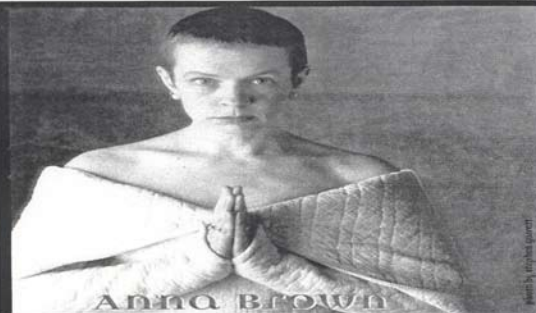

at 7 pm

The surface sublime

when:
sunday,
february
21st

where:
inside Art
1651 W. NORTH AVE.
CHICAGO

\$5-10 DONATION
AT THE DOOR

773-772-4416

ANNA BROWN

photos by stephan guenther